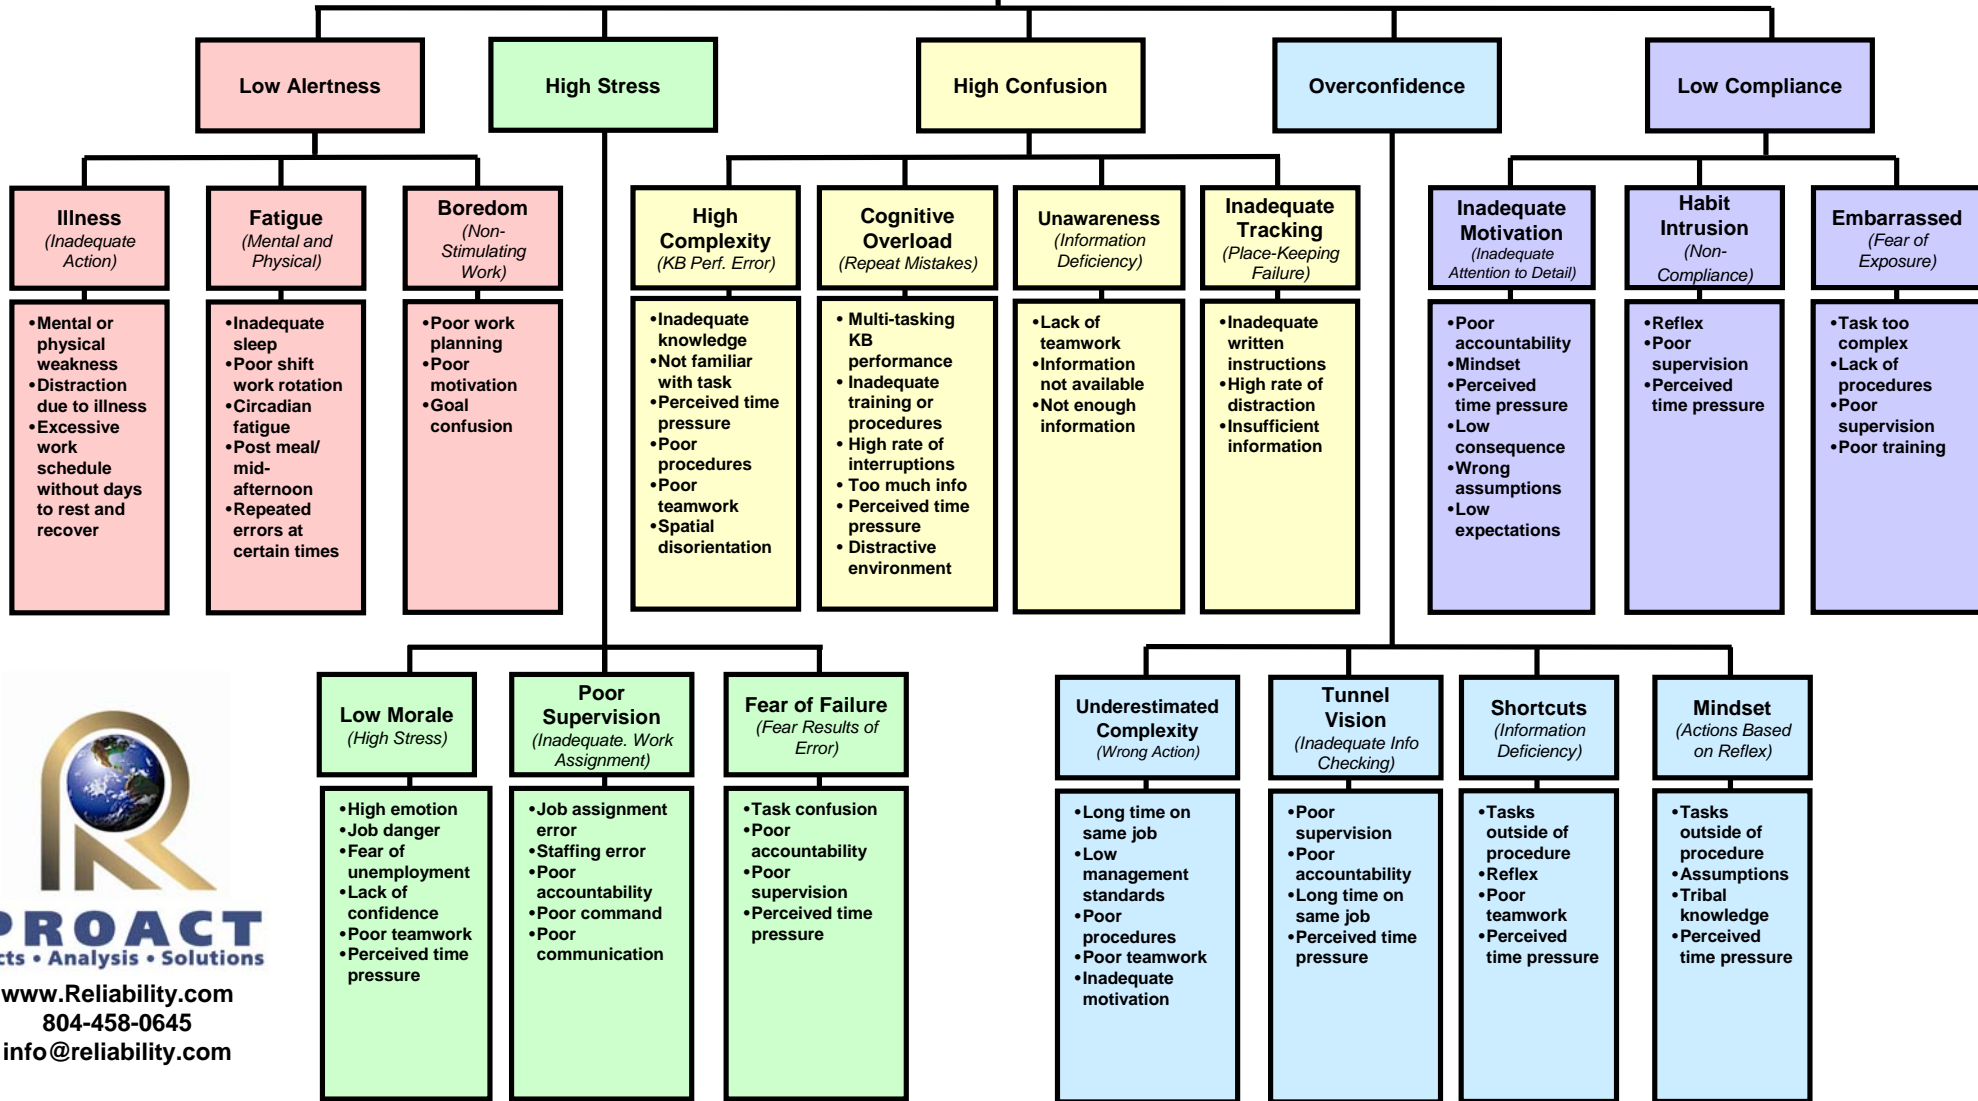

# Personnel Error Diagnostic Chart

**PROACT**  
Facts • Analysis • Solutions

www.Reliability.com  
804-458-0645  
info@reliability.com